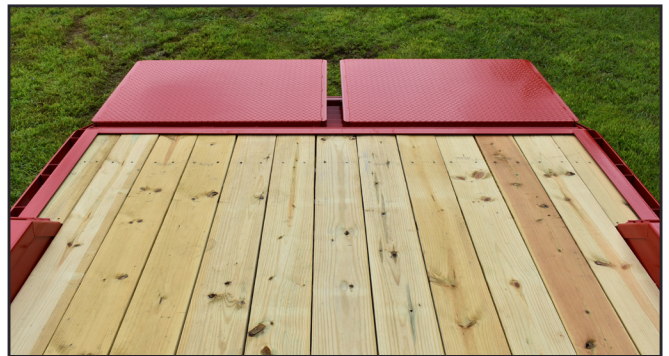

PICTURES SHOWN MAY NOT BE STANDARD FEATURES

785-363-2552 • travalong.com