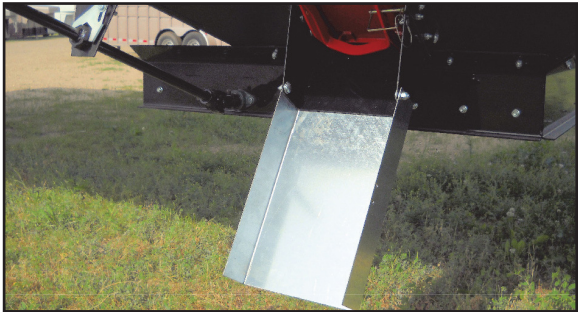

TRAVALONG™ BY LANDOLL®

COMMODITY TRAILER

BUILT TO EXCEED EXPECTATIONS.

PICTURES SHOWN MAY NOT BE STANDARD FEATURES

785-363-2552 • travalong.com

COMMODITY TRAILER

STANDARD FEATURES
Available Lengths 20', 25', 34', 38' or 42'
ICC Bumper
Tarp
Void Filler
96" Width
68" Side Height
10" Tarp Bow Height
94" Kingpin to Landing Leg
18" Kingpin Setting
Hopper Slope 35°
Floor Slope 35°
Hutchins Suspension
Mud Flaps
Jost 2 Speed Landing Gear
LED Lights
Mid Marker Turn Lights
Hopper Openings 30" x 30"
Aluminum Ladder Front and Back
24.5" Hopper Clearance (Empty)